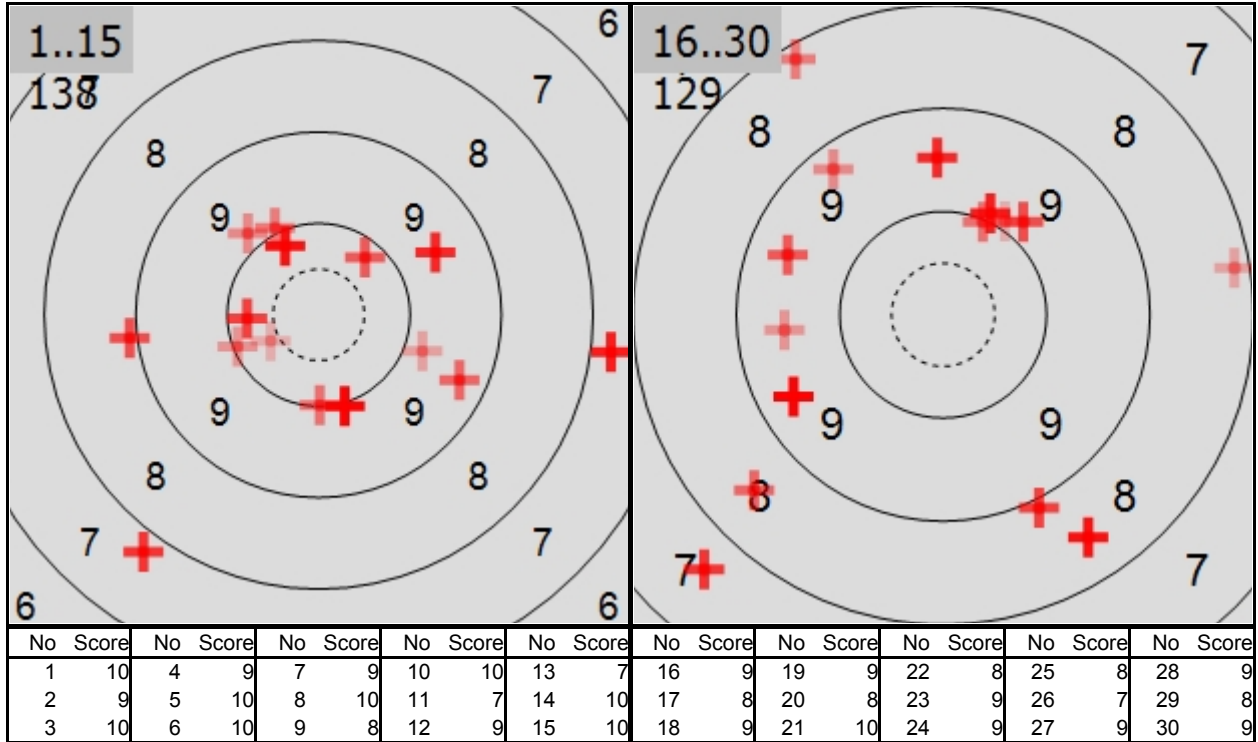

ZHSV GM Final G300 Elite Winterthur 300m Gw Feld E AFFOLTER Jehiel WERNETSHAUSEN

Individual

267 - 0x Points

SAT 1 JUN 2024 08:00

Unsere Partner: