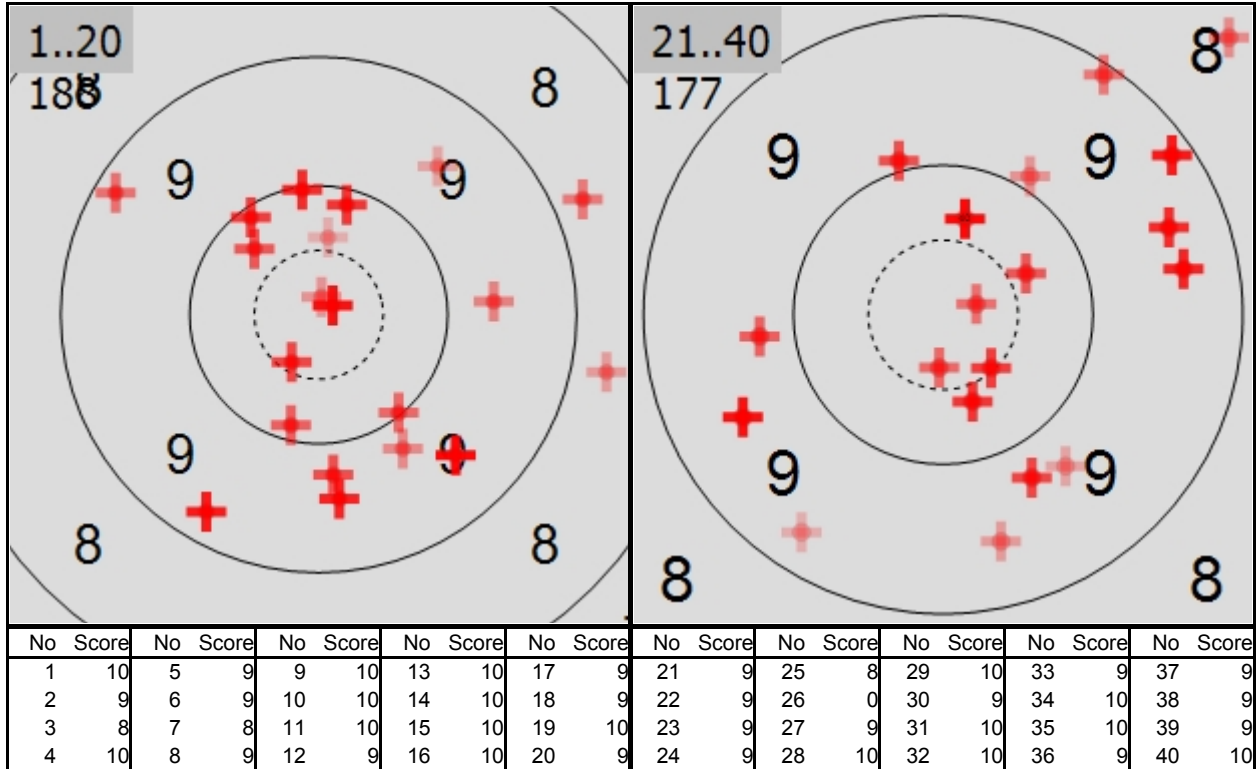

ZHSV GM Final G300 Elite Winterthur 300m Gw Feld A HAAG Claudio HINWIL

Individual

365 - 6x Points

SAT 1 JUN 2024 10:30

Unsere Partner: